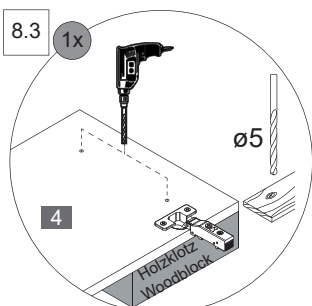

6

12		14		15		16	
	Silber 4BB8430001		Ø5,0x60mm 4RK5.0X601		4BB8430003		Ø8mm 4BD8000000
	2 x		2 x		2 x		2 x

*OFF = Oberkante fertiger Fußboden
 Top edge of finished floor

6.1

6.2

6.3

6.4

6.5

6.6

7

8

9

10.1

10.1 + 10.2

10.1 + 10.3

Scharriereinstellung
Hinge adjustment