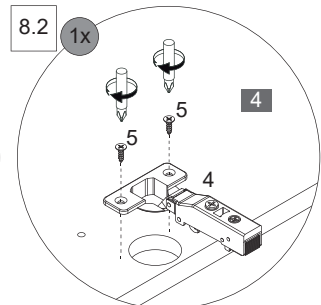

6

12		14		15		16	
	Silber 4BB8430001		Ø5,0x60mm 4RK5.0X601		4BB8430003		Ø8mm 4BD8000000
	2 x		2 x		2 x		2 x

*OFF = Oberkante fertiger Fußboden
 Top edge of finished floor

6.1

6.2

6.3

6.4

6.5

6.6

7

8

9

10.1

10.1 + 10.2

10.1 + 10.3

Scharriereinstellung
Hinge adjustment