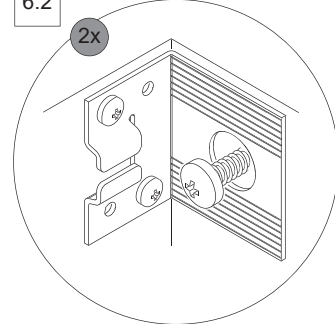

6

12		14		15		16	
	Silber 4BB8430001		Ø5,0x60mm 4RK5.0X601		4BB8430003		Ø8mm 4BD8000000
	2 x		2 x		2 x		2 x

*OFF = Oberkante fertiger Fußboden
 Top edge of finished floor

6.1

6.2

6.3

6.4

6.5

6.6

7

8

9

10.1

10.1 + 10.2

10.1 + 10.3

Scharriereinstellung
Hinge adjustment