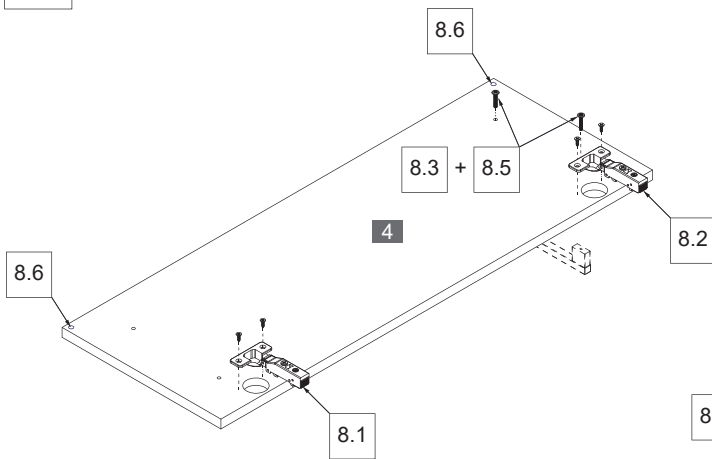

6

12		14		15		16	
	Silber 4BB8430001		Ø5,0x60mm 4RK5.0X601		4BB8430003		Ø8mm 4BD8000000
	2 x		2 x		2 x		2 x

*OFF = Oberkante fertiger Fußboden
 Top edge of finished floor

6.1

6.2

6.3

6.4

6.5

6.6

7

8

9

10.1

10.1 + 10.2

10.1 + 10.3

Scharriereinstellung
Hinge adjustment