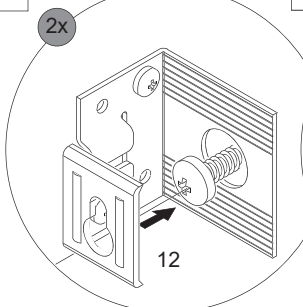

6

12		14		15		16	
	Silber 4BB8430001		Ø5,0x60mm 4RK5.0X601		4BB8430003		Ø8mm 4BD8000000
	2 x		2 x		2 x		2 x

*OFF = Oberkante fertiger Fußboden
 Top edge of finished floor

6.1

6.2

6.3

6.4

6.5

6.6

7

8

9

10.1

10.1 + 10.2

10.1 + 10.3

Scharriereinstellung
Hinge adjustment