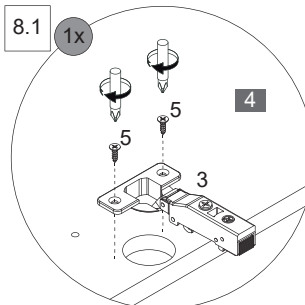

6

12		14		15		16	
	Silber 4BB8430001		Ø5,0x60mm 4RK5.0X601		4BB8430003		Ø8mm 4BD8000000
	2 x		2 x		2 x		2 x

*OFF = Oberkante fertiger Fußboden
 Top edge of finished floor

6.1

6.2

6.3

6.4

6.5

6.6

7

8

9

10.1

10.1 + 10.2

10.1 + 10.3

Scharriereinstellung
Hinge adjustment