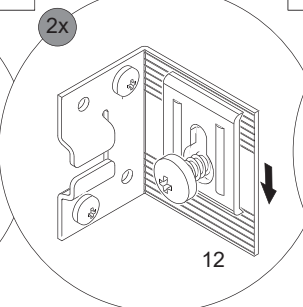

6

12		14		15		16	
	Silber 4BB8430001		Ø5,0x60mm 4RK5.0X601		4BB8430003		Ø8mm 4BD8000000
	2 x		2 x		2 x		2 x

*OFF = Oberkante fertiger Fußboden
 Top edge of finished floor

6.1

6.2

6.3

6.4

6.5

6.6

7

8

9

10.1

10.1 + 10.2

10.1 + 10.3

Scharriereinstellung
Hinge adjustment